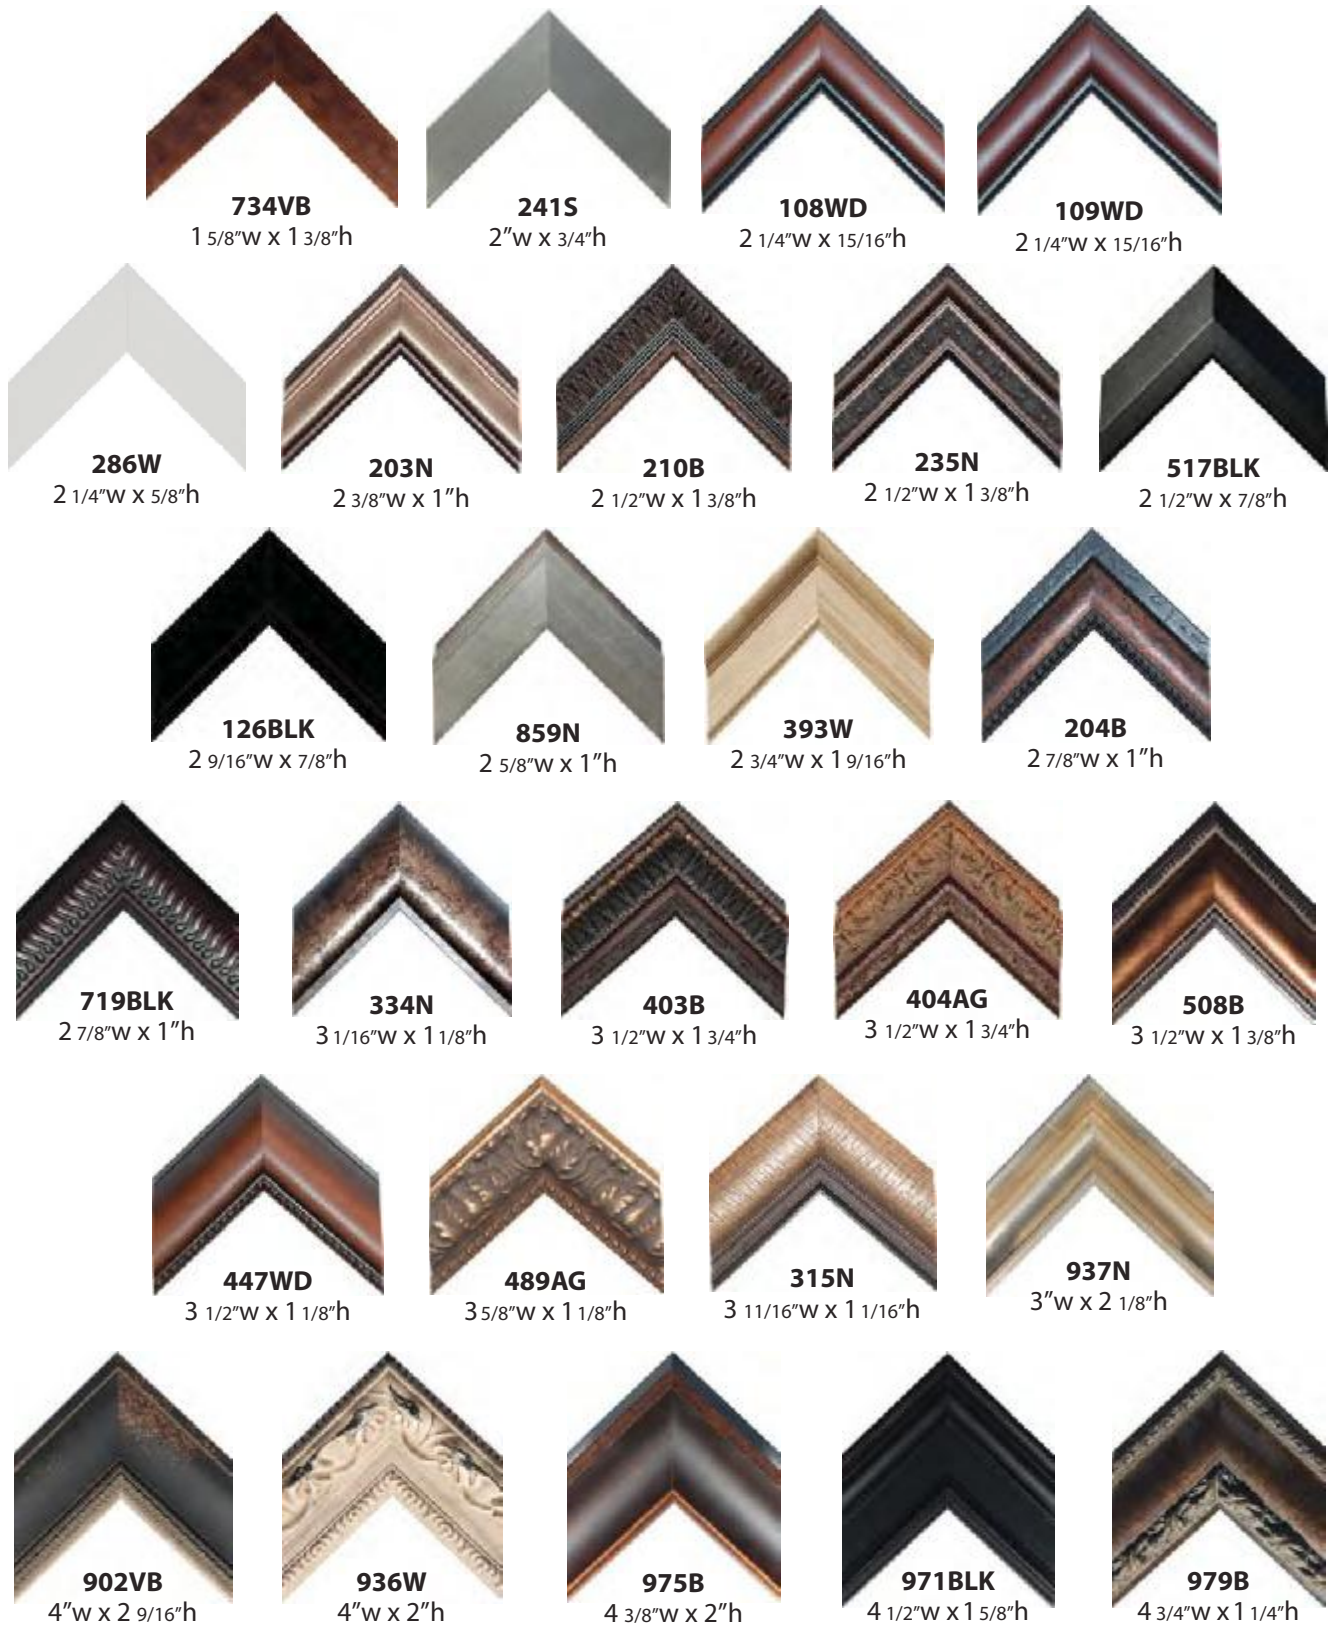

Classic Frame by Precision Frameworks

770.979.0210 office

770.978.1509 fax

email: sales@pfwks.com

www.precisionframeworks.com